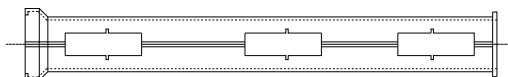

Product:

PP split duct pipe inclusive recycled material

3 red clamps included, very impact resistant
 Angle of 10° per metre possible

Information for invitation to tender:

Pos:.....
 PP split duct pipe 60 x 5,0 mm (50 mm)
 inclusive integral seal socket
 Length = 1000 mm / Colour: black
 System KURO „Schnipp/Schnapp“ o. glw.
 (www.kuro-kunststoffe.de),
 supply and install, as an addition to pos:

Amount:.....Pieces UP: TP:

Pos:.....
 PP split duct pipe 110 x 5,5 mm (99 mm)
 inclusive integral seal socket
 Length = 1000 mm / Colour: black
 System KURO „Schnipp/Schnapp“ o. glw.
 (www.kuro-kunststoffe.de),
 supply and install, as an addition to pos:

Amount:.....Pieces UP: TP:

Pos:.....
 PP split duct pipe 160 x 8,0 mm (144 mm)
 inclusive integral seal socket
 Length = 1000 mm / Colour: black
 System KURO „Schnipp/Schnapp“ o. glw.
 (www.kuro-kunststoffe.de),
 supply and install, as an addition to pos:

Amount:.....Pieces UP: TP:

Pos:.....
 PP split duct pipe 220 x 10,0 mm (200 mm)
 inclusive integral seal socket
 Length = 1000 mm / Colour: black
 System KURO „Schnipp/Schnapp“ o. glw.
 (www.kuro-kunststoffe.de),
 supply and install, as an addition to pos: